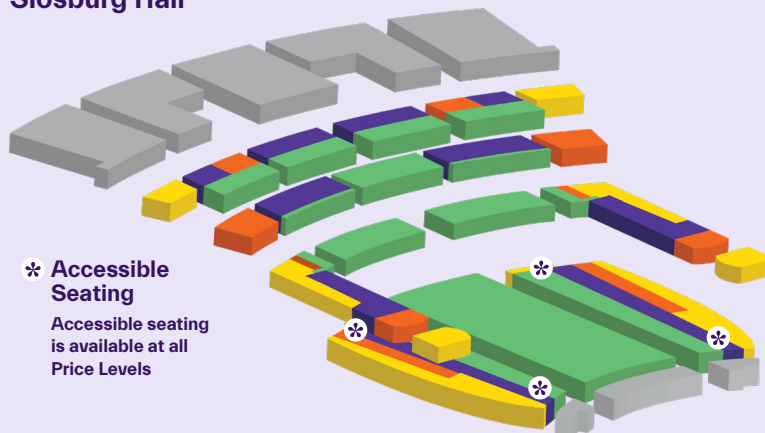

season tickets

2022/2023 Pricing

Broadway Season Pricing

Includes 6 Shows

Price Level 1	\$643
Price Level 2	\$466
Price Level 3	\$363
Price Level 4	\$242

Performance Day/Time Options

Tuesday 7:30 PM	Saturday 2:00 PM
Wednesday 7:30 PM	Saturday 7:30 PM
Thursday 7:30 PM	Sunday 1:00 PM
Friday 7:30 PM	Sunday 6:30 PM

Orpheum Theater Slosburg Hall

NATIONAL GEOGRAPHIC LIVE

Season Pricing

Includes 3 Shows

Price Level 1	\$94
Price Level 2	\$82
Price Level 3	\$64
Price Level 4	\$52

Holland Center Kiewit Hall