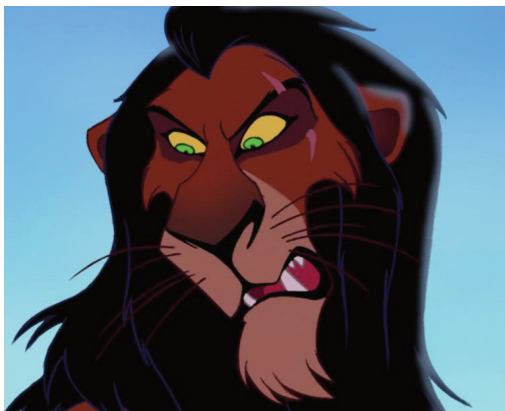

Saturday, April 25 | 2:00 PM
Orpheum Theater
o-pa.org

omaha
performing
arts

Going to see Disney's THE LION KING Character Guide

Disney PRESENTS
THE LION KING
THE WORLD'S #1 MUSICAL

Synopsis: Simba is a young lion prince who lives in the Pridelands. He loves his father Mufasa and is very adventurous, ignoring his responsibilities as the future king. When his Uncle Scar tries to take the kingdom from him, Simba flees and goes to live with Timon and Pumbaa. He eventually learns he must step up and, with the help of his friends, fulfill his destiny to become king.

MUFASA is a great king with a kind, generous heart. He is concerned with teaching his son Simba to be a wise, responsible adult and king.

SCAR, Mufasa's brother, was next in line for the throne until Simba's birth, and he will do anything to claim it. Scar is sly and should not be trusted.

SIMBA is the only son of Mufasa. He is the future King of the Pridelands and ruler of Pride Rock. Simba is rowdy and independent.

NALA is every bit as rambunctious as Simba. She is ready to go wherever Simba goes or do whatever he does. Nala is the future Queen of Pride Rock.

RAFIKI, the wise old baboon, is like a shaman, guide and teacher. Using mystical powers and common sense, she guides Simba on the right path.

ZAZU, Mufasa's trusted advisor, is a prim and proper hornbill with a strong sense of personal dignity. Zazu's position is one that fills him with pride.